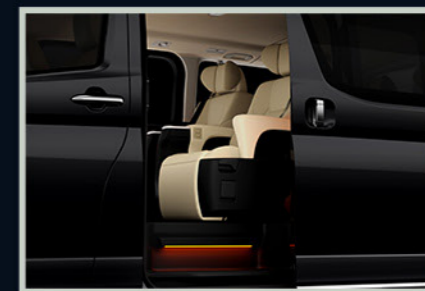

CRAFTSMANSHIP DEFINED

New Luxury Wagon's exterior, which is decorated based on new HIACE, perfectly suits the cityscape. Its dignified elegance is appealing even in urban modern city. The image expresses the expectation that the New Luxury Wagon would offer extraordinary time to the passengers while traveling.

Front grille

LED Headlamps

Sliding door

Alloy Rim

Stylish rear lamps

Single rear window wiper

High mount stop lamp

EMBEDDED SAFETY FEATURES FOR THE ULTIMATE DRIVING PLEASURE