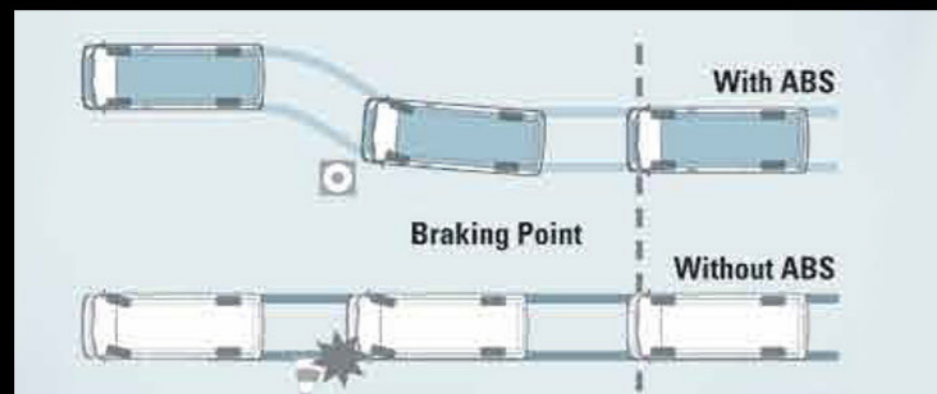

ABS (Anti-lock Braking System)