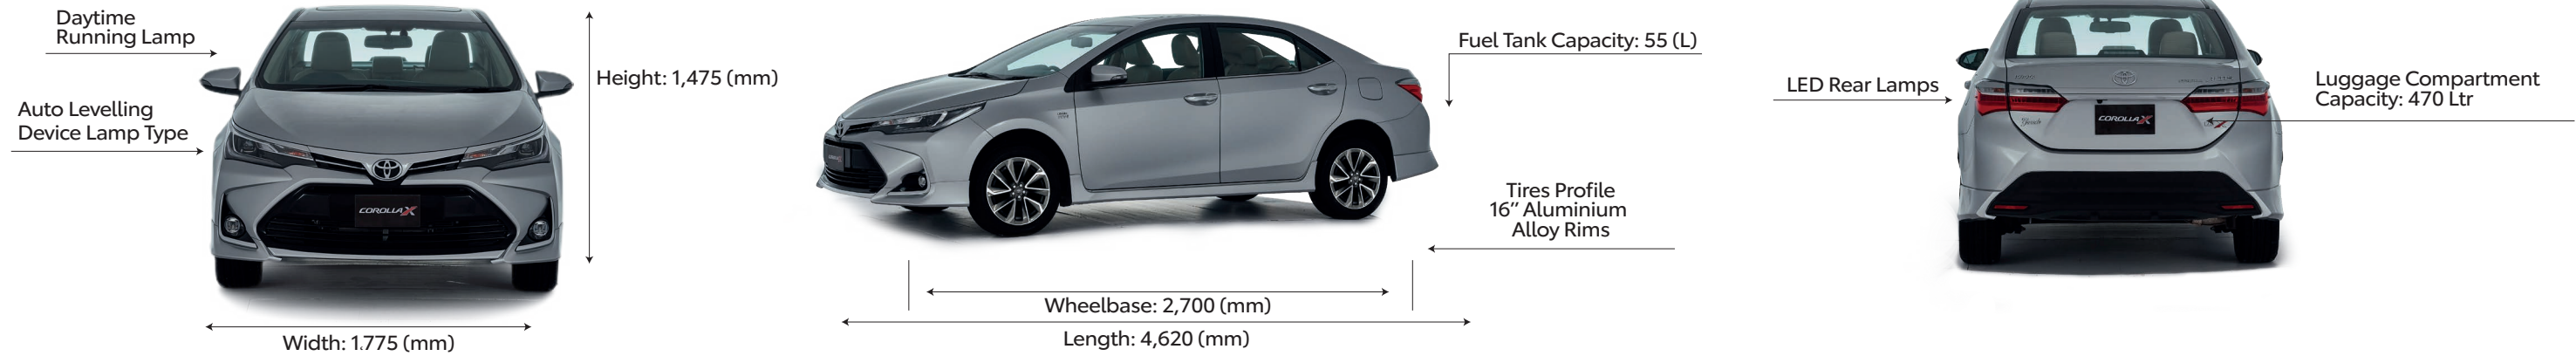

COROLLA ALTIS X

All New Corolla Altis X Variants	1.6 MT	1.6 CVT-i	1.6 CVT-i Special Edition	1.8 CVT-i	1.8 CVT-i Grande
Engine					
Displacement	cc		1598		1798
Engine Type	Water cooled, In-Line 4 cylinders				
Maximum Output	KW(HP)/rpm		90(120)/6000		103(138)/6400
Maximum Torque	Nm/rpm		154/5200		173/4000
Minimum Turning Radius (Tire)	5.4				
Performance					
Braking System	Antilock Braking System (ABS)		○		
	Electronic Brake Distribution (EBD)		○		
	Brake Assist (BA)		○		
Brake Disc Type	Front		Ventilated Discs		
	Rear		Solid Discs		
Transmission	Synchronesh 6 forward speed 1 reverse Manual		7 Speed CVT-i Sequential Shiftmatic		7 Speed Sport CVT-i Sequential Shiftmatic
Paddle Shift			X		○
Cruise Control			X		○
Sports Mode			X		○
Suspension	Front		MacPherson Strut		
	Rear		Torsion Beam		
Steering System	Electric Power Steering (EPS)				
Tire Size	195/65 R15		205 / 55 R16		
Wheel Type	Steel Wheel With Full Wheel Cap		16" Aluminium Alloy Rims		
Fuel Tank	Ltr 55				
Exterior					
Front Radiator Grille	Lamp Type		Partial Chrome		Full Chrome
Front Headlamps	Auto Levelling Device		X		○
	Daytime Running Lamp		X		○
			X		○
Front Fog Lamp			X		○
Rear Lamps			LED Type		○
Coloured Outside Door Handles	○		Smarty Entry with Partial Chrome		Partial Chrome
Coloured Side View Mirrors with Turn Lamp	Control		Electric		Smarty Entry with Partial Chrome
	Retractable		Manual		Powered
	Reverse Linked		X		Powered + Automatic
Windshield			Laminated		Acoustic Layered Laminated
Intermittent Windshield Wipers			○		With Auto Rain Sensor
Mud Flaps			Rear		○
Side Skirts			○		○
Antenna			Glass Embedded		○
Rear Garnish			Extended Chrome		○
X Package Emblem			○		○
Interior					
Air Conditioner + Heater	○		Automatic Climate Control		Automatic Climate Control
Sunroof	X		○		○
Multi Info Display			4.2" Color TFT Display		4.2" Color TFT Display with Sports mode
Outside Temperature Display			○		○
Speedometer	Advanced Optitron Meter with Chrome (Meter Sweep)				
Tachometer			○		○
Economy Meter	X		○		Eco Lamp with Monitor
Push Start System	X		○		X
	Door		○ (with Panic Button)		Smart Key with Panic Button
Wireless Key	Remote Trunk Opener		○		Jack Knife
	Wheel		○ + with Smart Button		○
Steering Wheel	Column		3 Spoke		3 Spoke Leather Stitched
			Tilt and Telescopic		○
Steering Wheel Switches			Audio + MID		○
Seats			Fabric		Partial Leather
Height Adjustable Driver Seat	X		○ (Manual)		○
Rear Seat Reclining			X		With 60:40 Split
Rear Headrest			3x Separate		○
Rear Seat Armrest			With Cupholder and lid		○
Illuminated Entry System			○		○
Power Windows			○		○